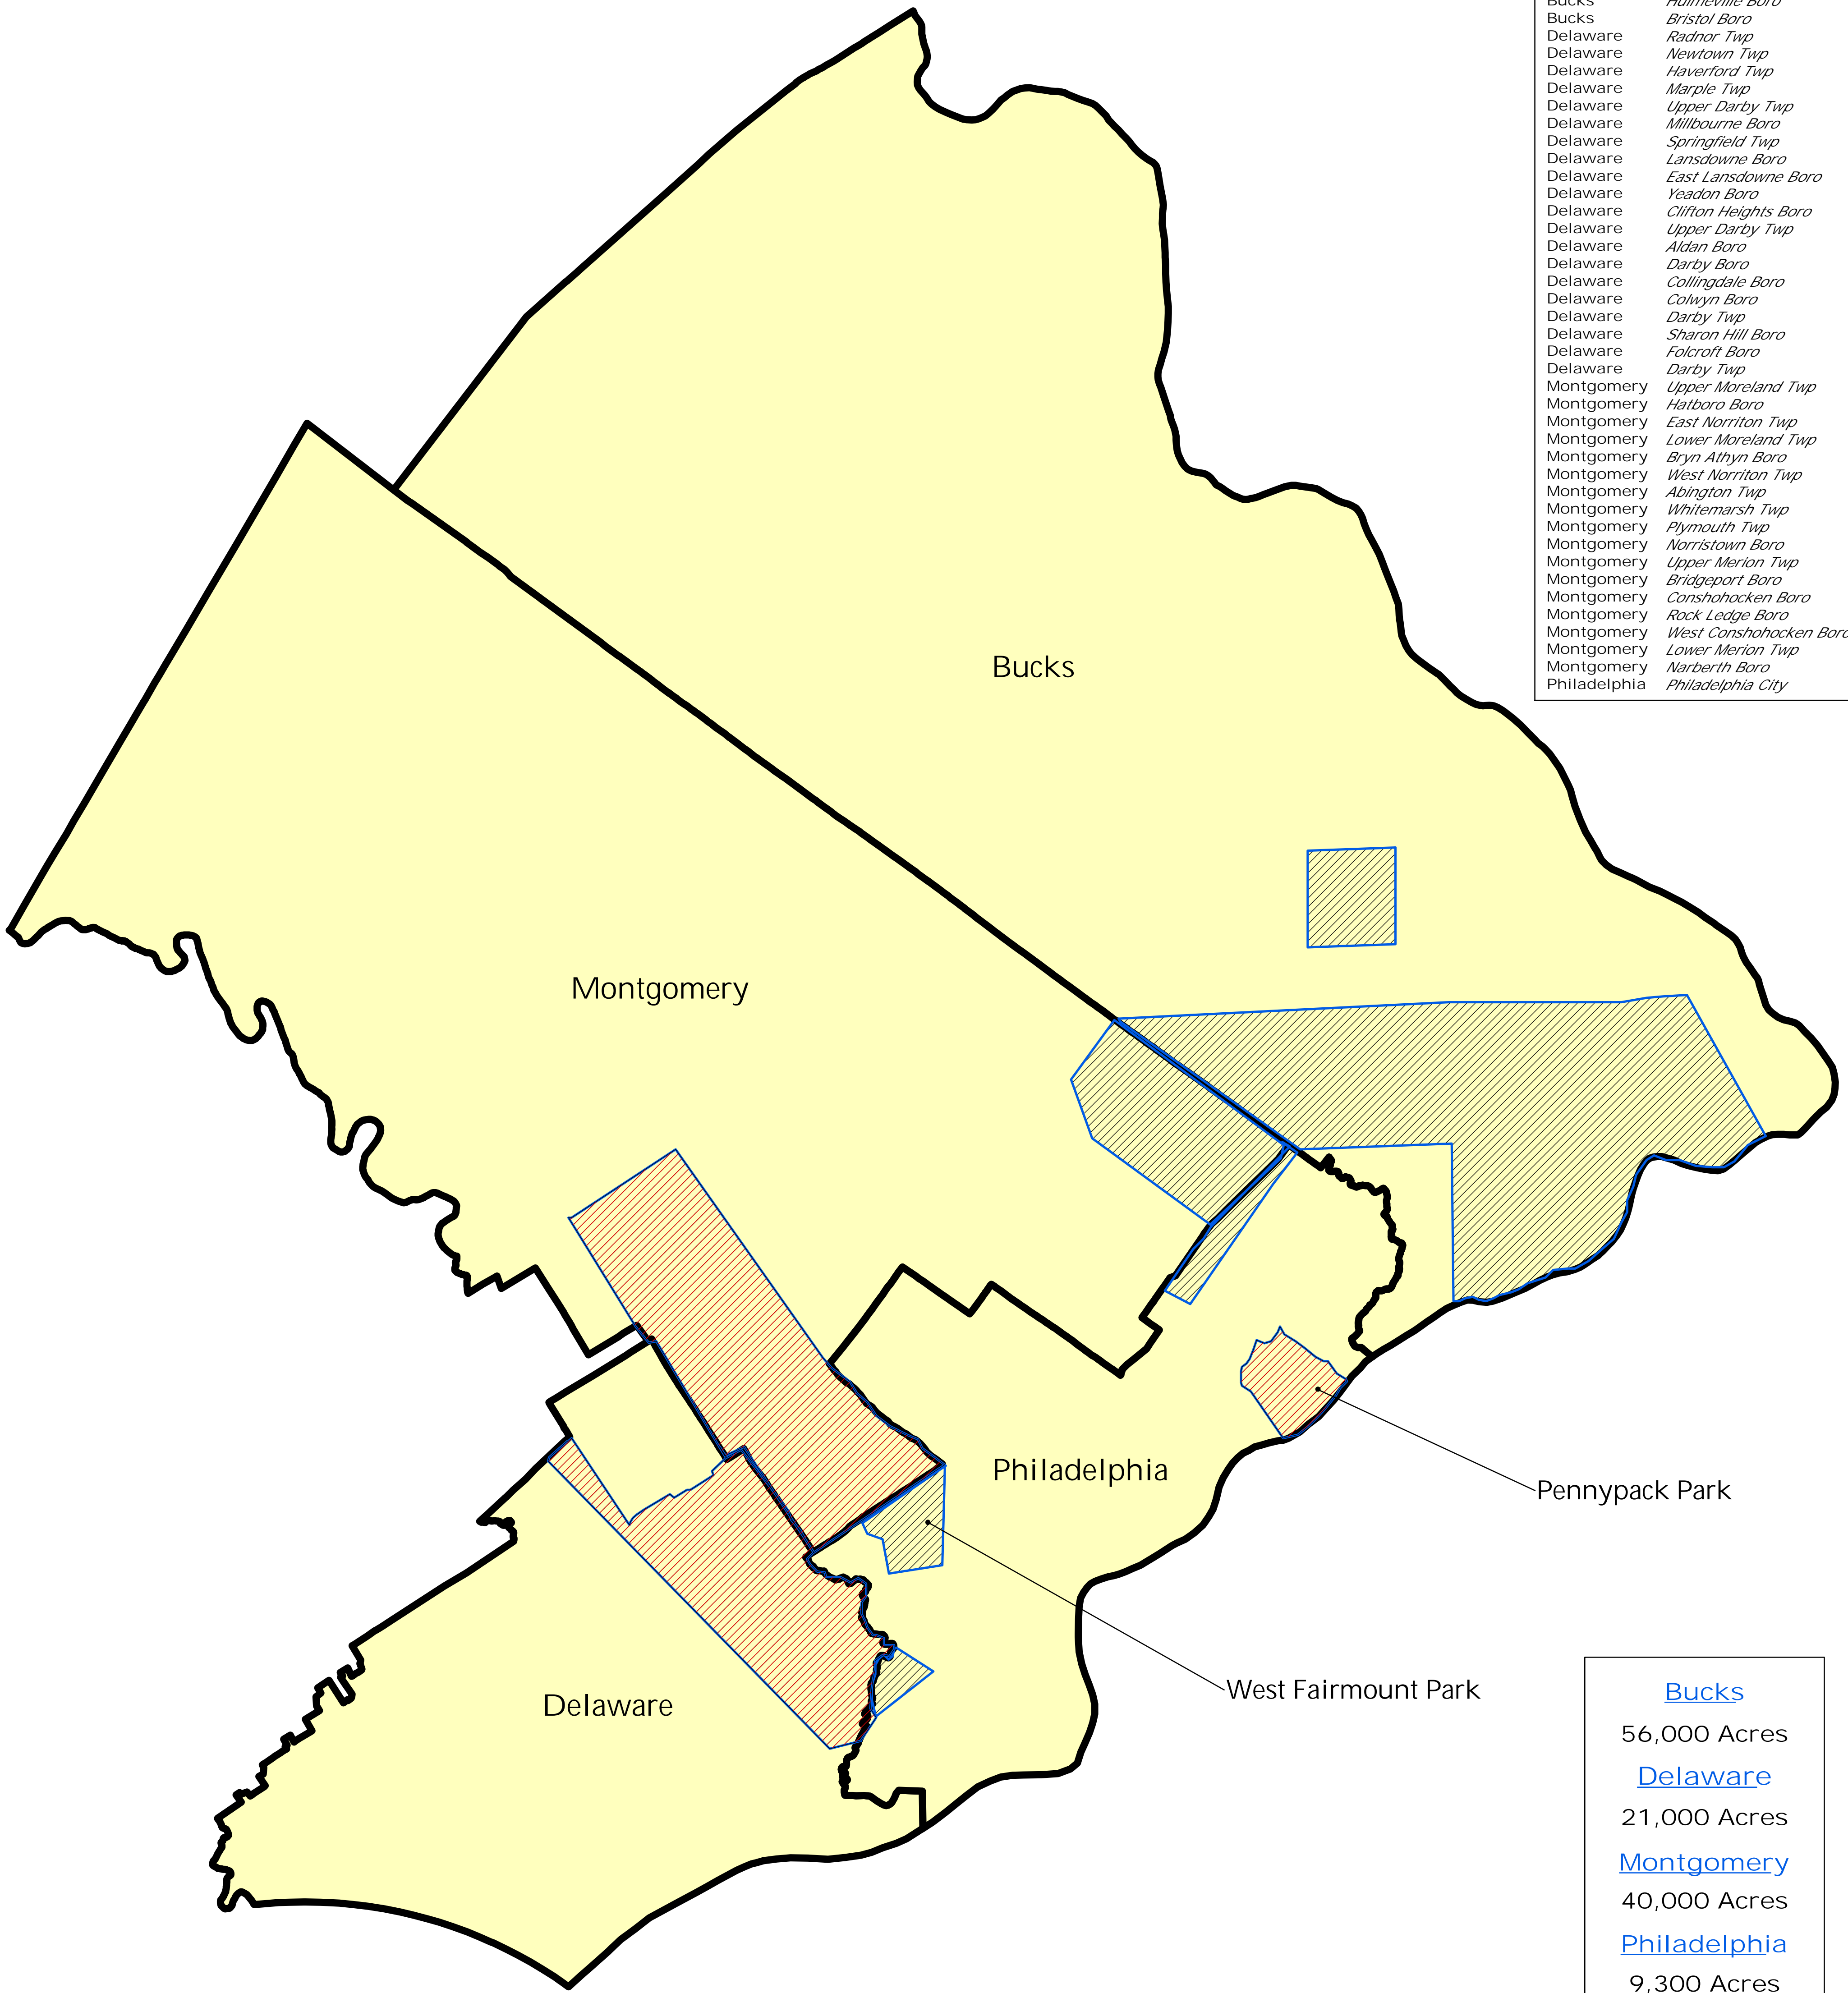

Pennsylvania West Nile Virus Control Program Aerial Treatment Areas

Zip codes of Treatment Areas in Philadelphia	
POST OFFICE NAME	ZIP CODE
PHILADELPHIA	19111
PHILADELPHIA	19114
PHILADELPHIA	19115
PHILADELPHIA	19131
PHILADELPHIA	19136
PHILADELPHIA	19142
PHILADELPHIA	19153

Municipalities within Treatment Areas	
COUNTY	MUNICIPALITY
Bucks	Wrightstown Twp
Bucks	Newtown Twp
Bucks	Northampton Twp
Bucks	Warminster Twp
Bucks	Middletown Twp
Bucks	Falls Twp
Bucks	Upper Southampton Twp
Bucks	Langhorne Boro
Bucks	Lower Southampton Twp
Bucks	Bristol Twp
Bucks	Langhorne Manor Boro
Bucks	Perndel Boro
Bucks	Tullytown Boro
Bucks	Bensalem Twp
Bucks	Hulmeville Boro
Bucks	Bristol Boro
Delaware	Radnor Twp
Delaware	Newtown Twp
Delaware	Haverford Twp
Delaware	Marple Twp
Delaware	Upper Darby Twp
Delaware	Millbourne Boro
Delaware	Springfield Twp
Delaware	Lansdowne Boro
Delaware	East Lansdowne Boro
Delaware	Yeadon Boro
Delaware	Clifton Heights Boro
Delaware	Upper Darby Twp
Delaware	Aldan Boro
Delaware	Darby Boro
Delaware	Collingdale Boro
Delaware	Colwyn Boro
Delaware	Darby Twp
Delaware	Sharon Hill Boro
Delaware	Folcroft Boro
Delaware	Darby Twp
Montgomery	Upper Moreland Twp
Montgomery	Hatboro Boro
Montgomery	East Norriton Twp
Montgomery	Lower Moreland Twp
Montgomery	Bryn Athyn Boro
Montgomery	West Norriton Twp
Montgomery	Abington Twp
Montgomery	Whitemarsh Twp
Montgomery	Plymouth Twp
Montgomery	Norristown Boro
Montgomery	Upper Merion Twp
Montgomery	Bridgeport Boro
Montgomery	Conshohocken Boro
Montgomery	Rock Ledge Boro
Montgomery	West Conshohocken Boro
Montgomery	Lower Merion Twp
Montgomery	Narberth Boro
Philadelphia	Philadelphia City

<u>Bucks</u>
56,000 Acres
<u>Delaware</u>
21,000 Acres
<u>Montgomery</u>
40,000 Acres
<u>Philadelphia</u>
9,300 Acres
<u>Total Acreage</u>
126,300

- Treated 8/27/2008
- Treatment Area
- County Boundary